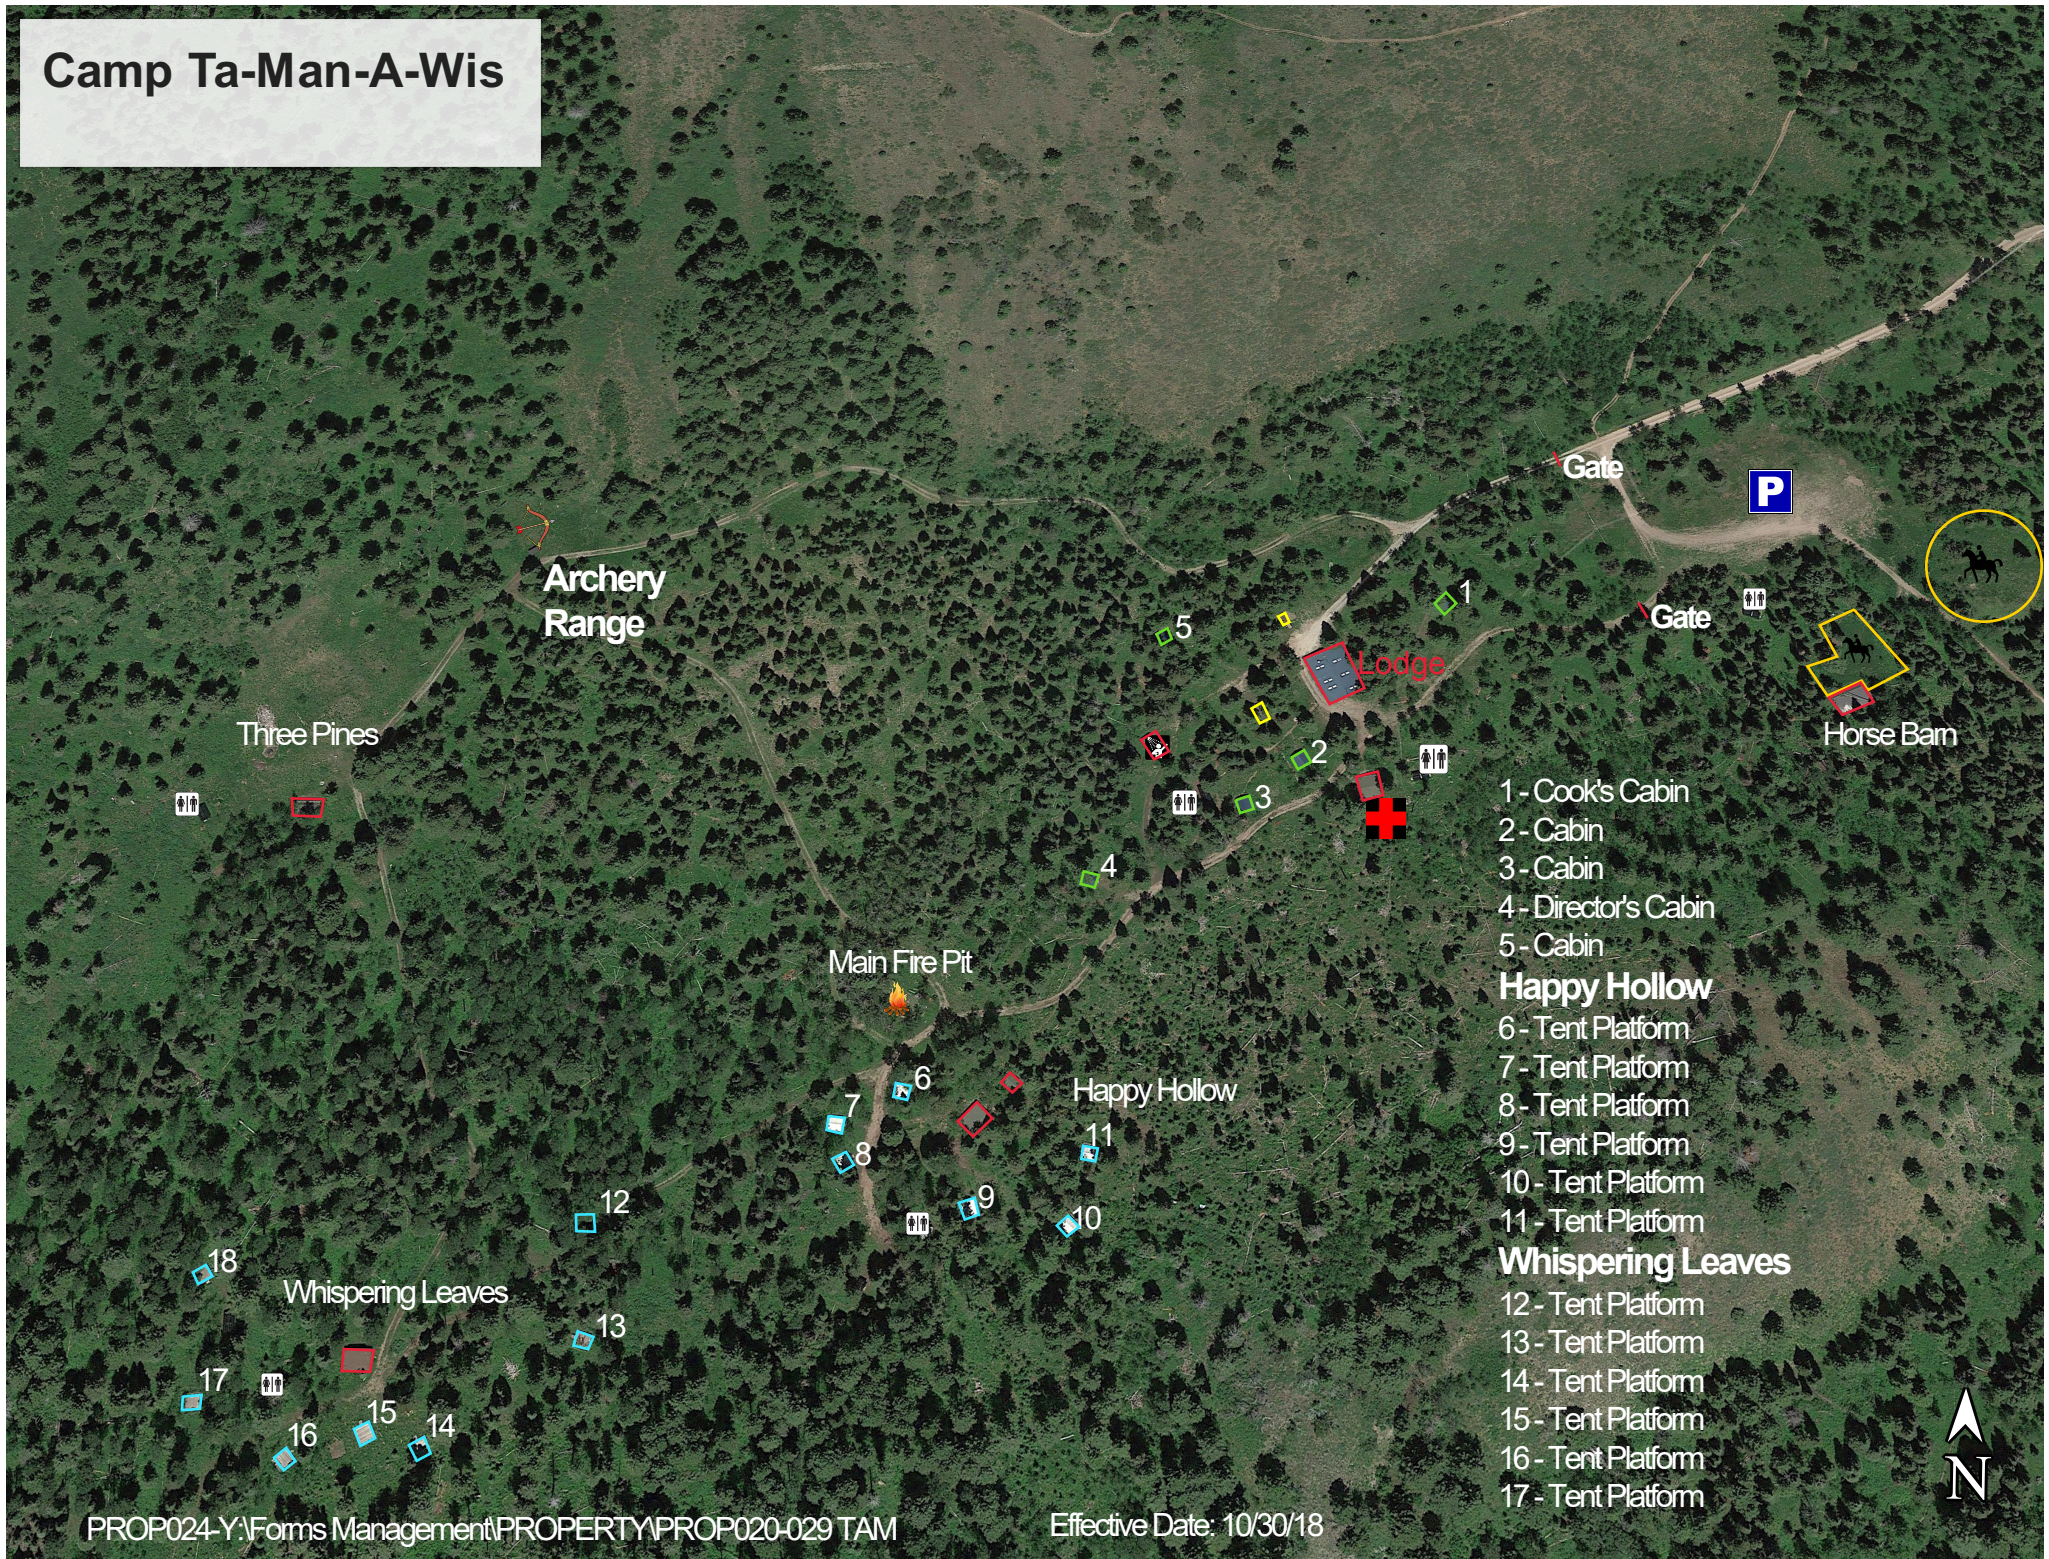

Camp Ta-Man-A-Wis

Archery Range

Three Pines

Main Fire Pit

Happy Hollow

Whispering Leaves

Gate

Gate

Lodge

Horse Barn

- 1 - Cook's Cabin
- 2 - Cabin
- 3 - Cabin
- 4 - Director's Cabin
- 5 - Cabin

- Happy Hollow**
- 6 - Tent Platform
 - 7 - Tent Platform
 - 8 - Tent Platform
 - 9 - Tent Platform
 - 10 - Tent Platform
 - 11 - Tent Platform

- Whispering Leaves**
- 12 - Tent Platform
 - 13 - Tent Platform
 - 14 - Tent Platform
 - 15 - Tent Platform
 - 16 - Tent Platform
 - 17 - Tent Platform